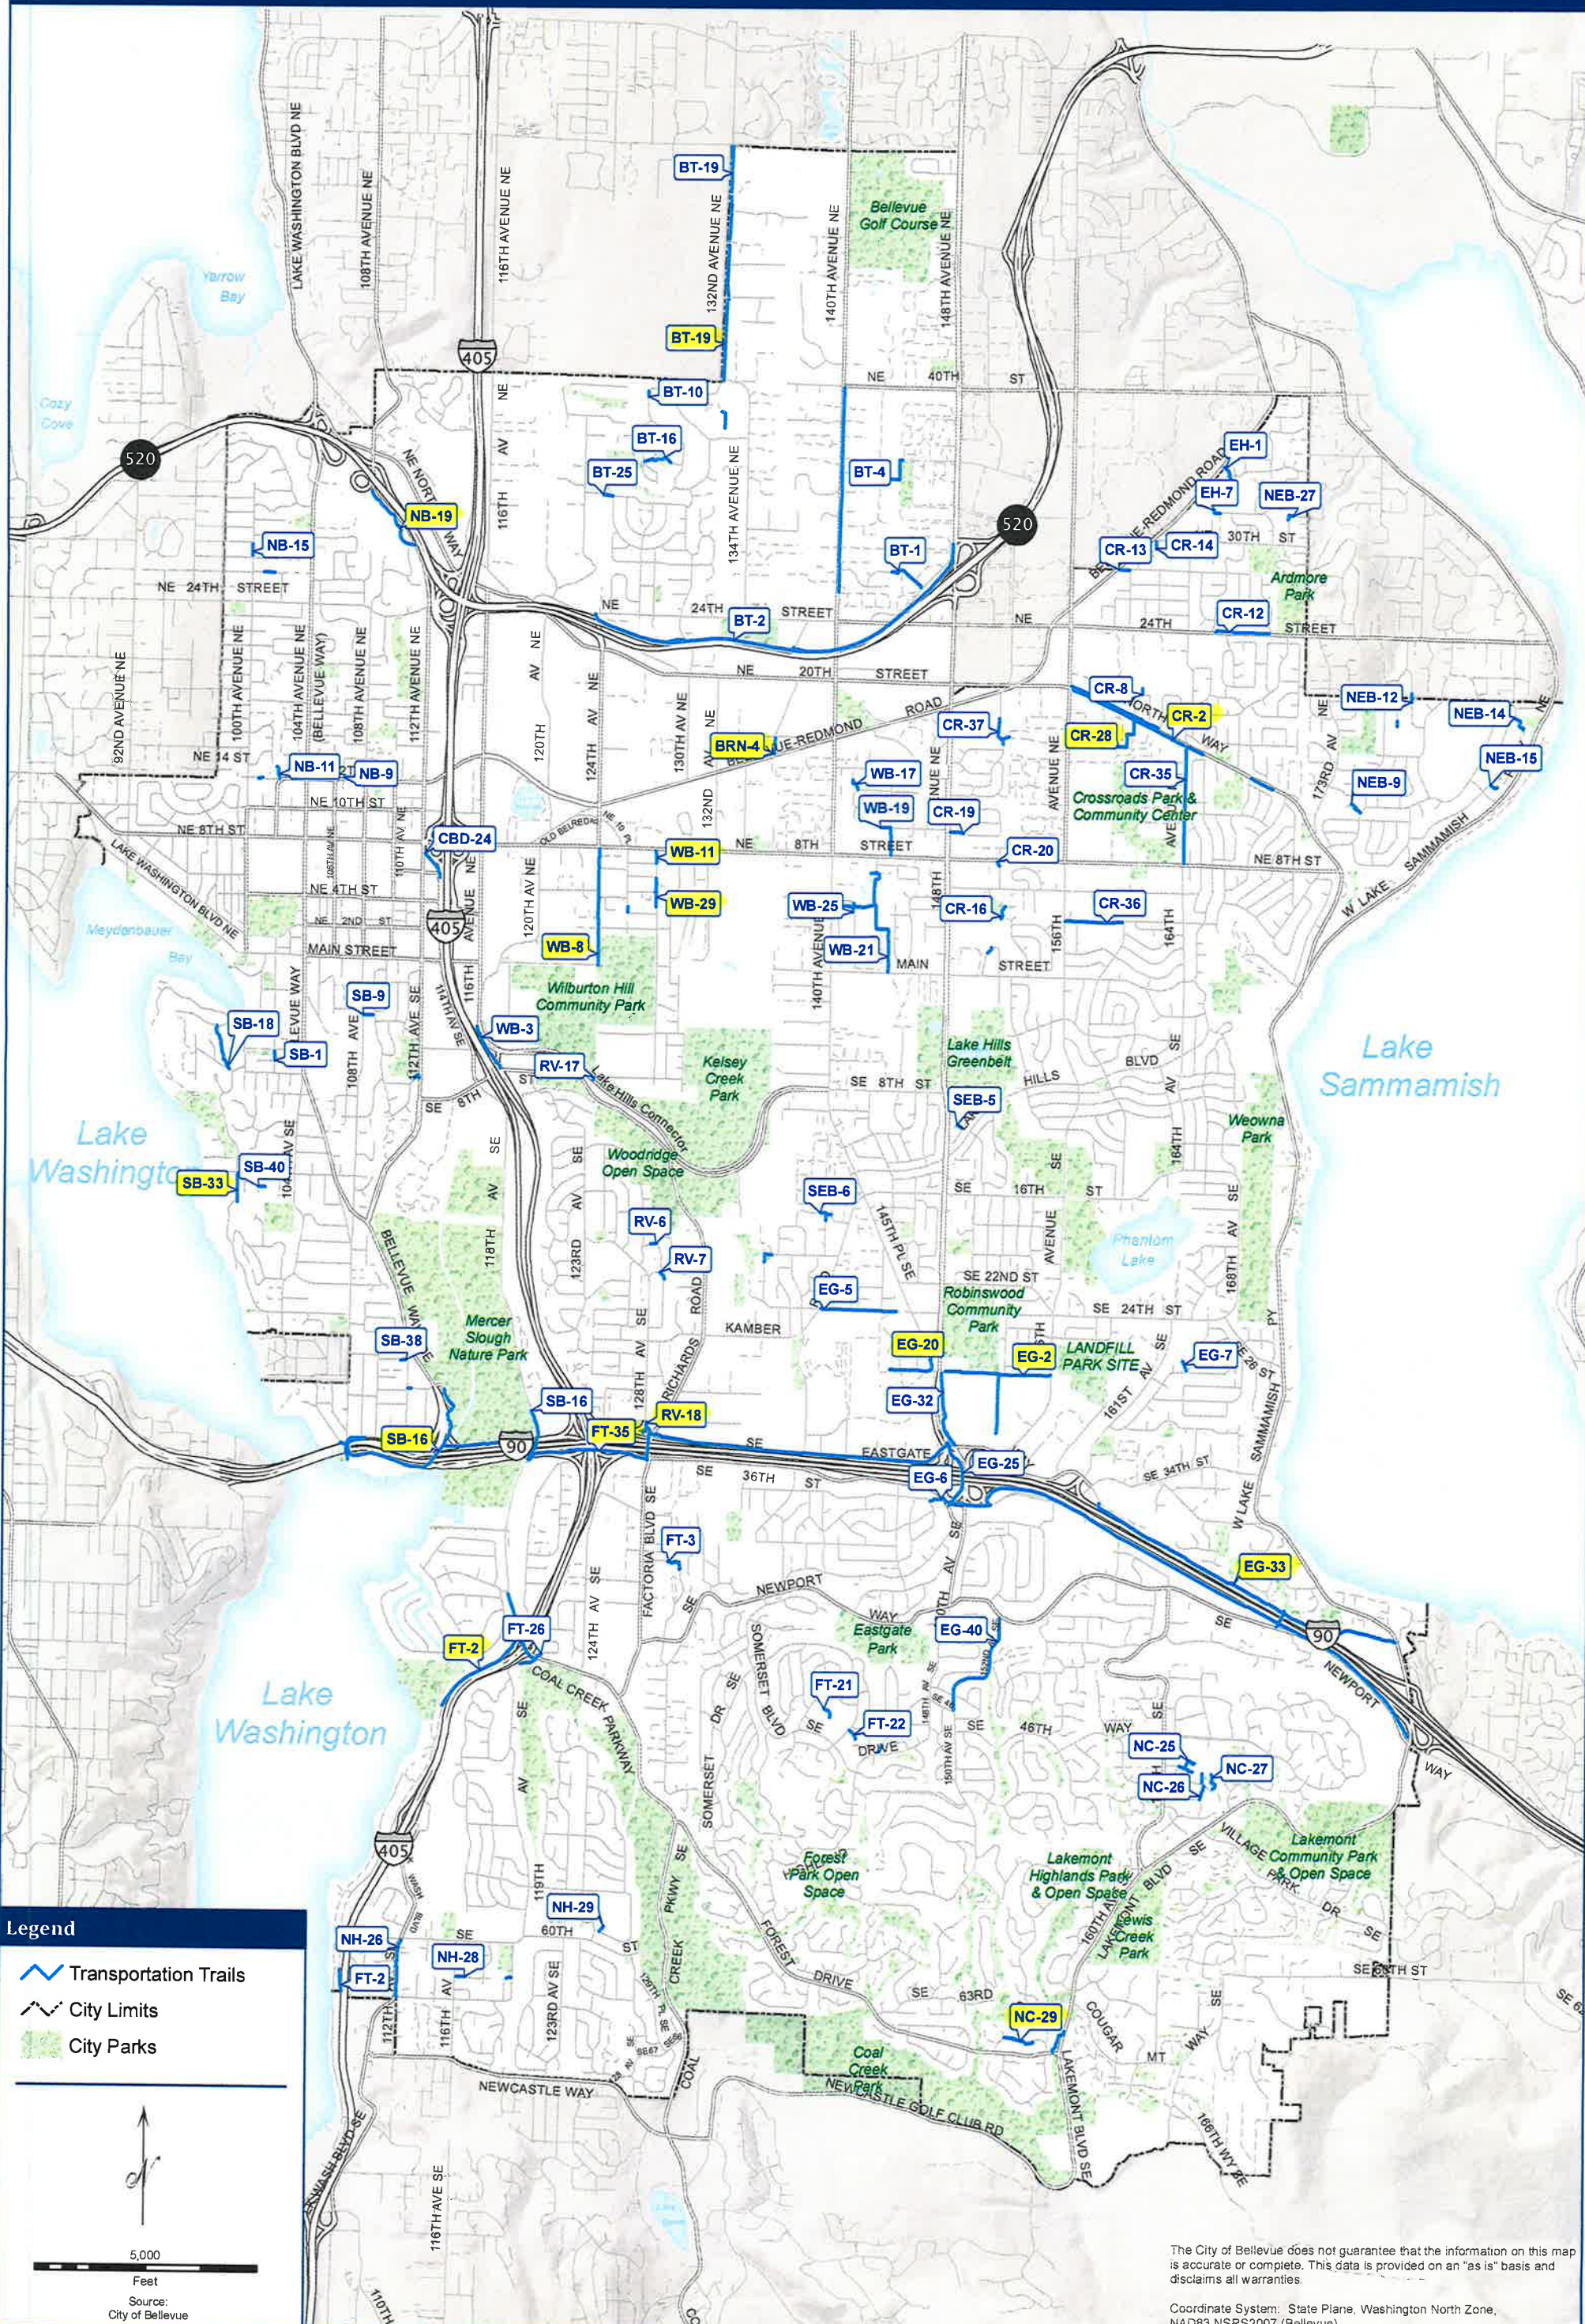

Transportation Trails

Legend

- Transportation Trails
- City Limits
- City Parks

5,000
Feet
Source:
City of Bellevue

The City of Bellevue does not guarantee that the information on this map is accurate or complete. This data is provided on an "as is" basis and disclaims all warranties.

Coordinate System: State Plane, Washington North Zone, NAD83 NSRS2007 (Bellevue)