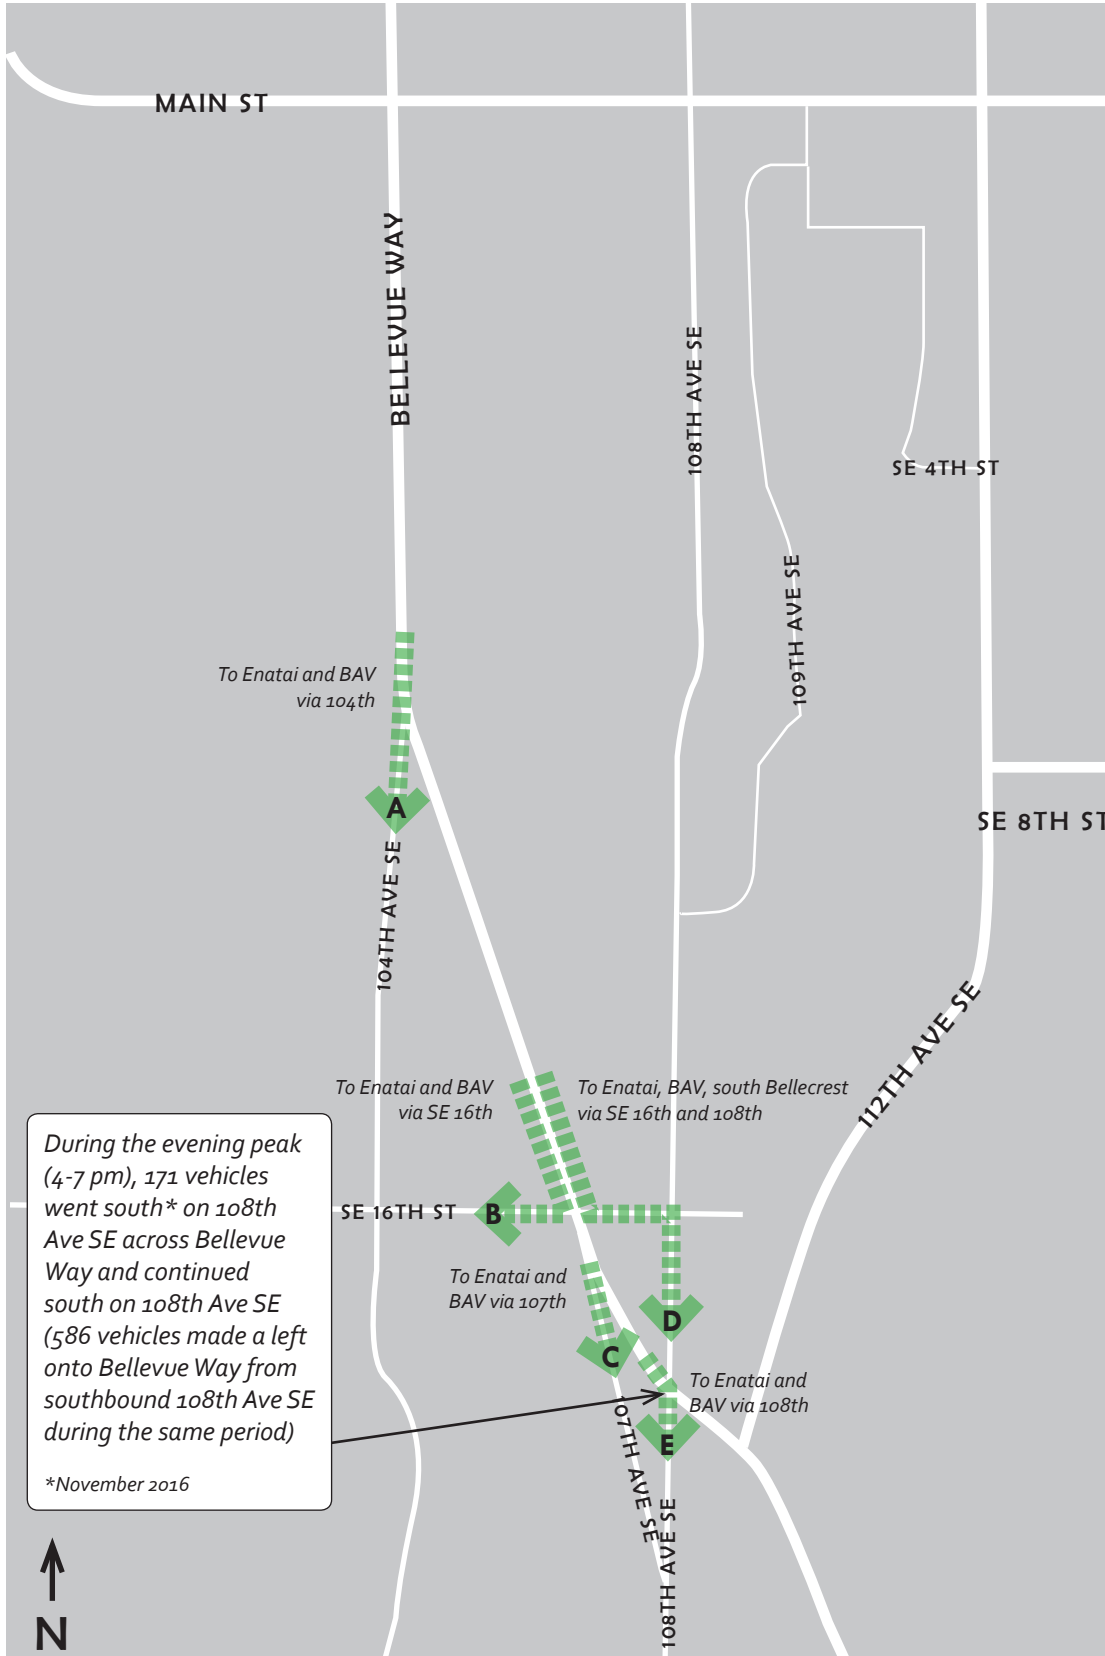

PILOT PROJECT TO RESTRICT EVENING COMMUTER TRAFFIC IN SOUTH BELLEVUE

EAST LINK CONSTRUCTION NEIGHBORHOOD TRAFFIC MITIGATION

Pilot Features

This pilot project (3-month) would help discourage commuter traffic from using neighborhood streets to access Bellevue Way by restricting movement during the PM peak (4-7 pm, Monday-Friday). The pilot utilizes flashing beacons to call attention to the locations where turns are restricted.

Features of this pilot include:

- No access to 108th Ave SE south of SE 16th St from southbound 108th Ave SE through the use of a flashing beacon
- No access to southbound Bellevue Way or westbound SE 16th St from westbound SE 16th St at Bellevue Way through use of a flashing beacon
- Advanced warning of restrictions at Main St and 108th Ave SE through use of a sign
- Advanced warning of restriction for southbound 108th Ave SE traffic approximately 300' north of SE 16th St through the use of a flashing beacon
- Data collection during pilot project
- Community notification prior to implementation
- Community feedback after implementation

ACCESSING YOUR HOME FROM DOWNTOWN BELLEVUE

How do I access my home in Bellecrest and Surrey Downs?

For the majority of residents, this pilot program will not change your ability to access your home when traveling from downtown Bellevue as there are no new restrictions north of SE 16th or off of Bellevue Way. For those households that live at the south end of Bellecrest south of SE 16th St, you can travel south on Bellevue Way to eastbound SE 16th St to southbound 108th Ave SE (D). Alternatively, you can travel to the Bellevue Way and 108th Ave SE intersection and turn onto northbound 108th Ave SE.