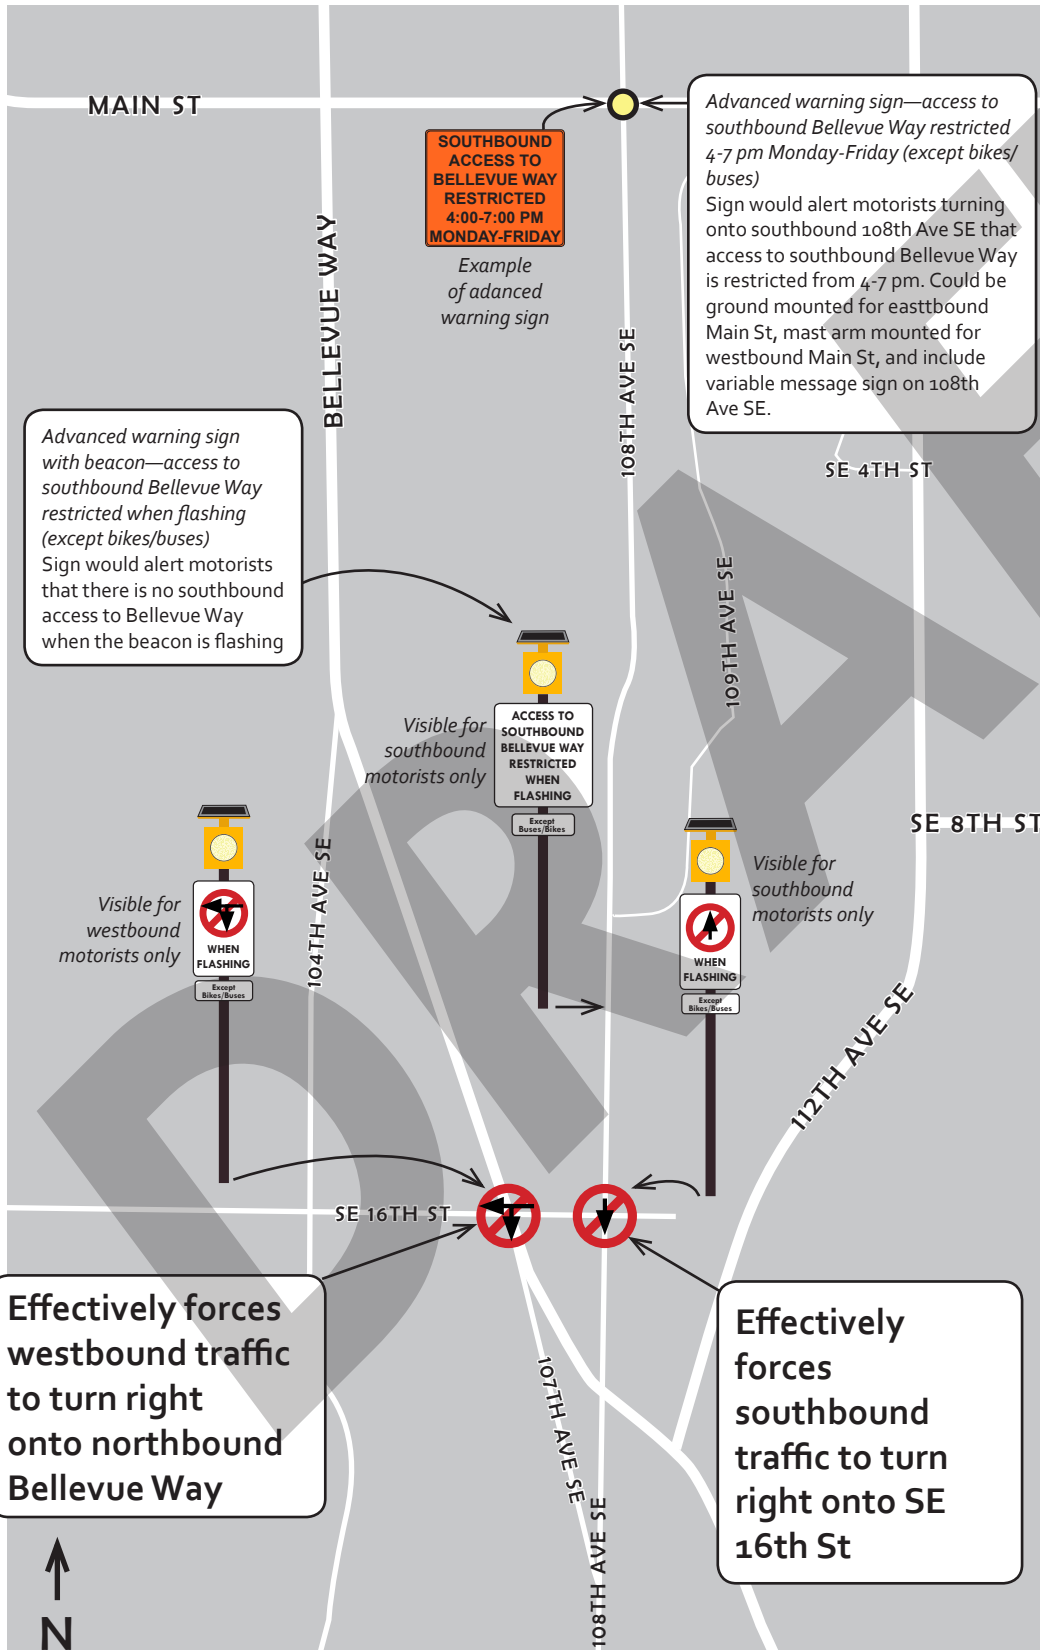

PILOT PROJECT TO RESTRICT EVENING COMMUTER TRAFFIC IN SOUTH BELLEVUE

EAST LINK CONSTRUCTION NEIGHBORHOOD TRAFFIC MITIGATION

Pilot Features

This pilot project (3-month) would help discourage commuter traffic from using neighborhood streets to access Bellevue Way by restricting movement during the PM peak (4-7 pm, Monday-Friday). The pilot utilizes flashing beacons to call attention to the locations where turns are restricted.

Features of this pilot include:

- No access to 108th Ave SE south of SE 16th St from southbound 108th Ave SE through the use of a flashing beacon
- No access to southbound Bellevue Way or westbound SE 16th St from westbound SE 16th St at Bellevue Way through use of a flashing beacon
- Advanced warning of restrictions at Main St and 108th Ave SE through use of a sign
- Advanced warning of restriction for southbound 108th Ave SE traffic approximately 300' north of SE 16th St through the use of a flashing beacon
- Data collection during pilot project
- Community notification prior to implementation
- Community feedback after implementation

Implementation would occur following the closure of the South Bellevue Park and Ride.